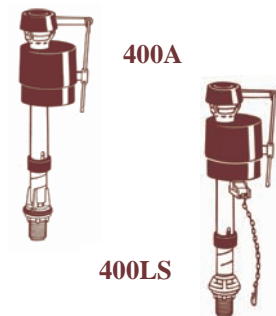

FLUIDMASTER, INC. 2006

TOILET TANK VALVES

ITEM	400A	400LS
Leak Sentry?	No	Yes
UPC#	00002-3	00400-7
Ctn Qty	25	25
List Price	17.50	22.70

TOILET TANK REPAIR KITS

ITEM	400C	400AK	507AK
Type	COMBO KIT	COMPLETE KIT	FLUSH VALVE KIT
UPC#	00073-6	01400-6	03507-0
Ctn Qty	10	5	10
List Price	24.70	45.37	21.17

TOILET TANK REPAIR PARTS

ITEM	218	242	5100	5103	350
UPC#	00005-7	00006-4	05100-1	05103-2	00037-5
Ctn Qty	25	25	10	10	10
Description	Refill Tube	Fill Valve Seal	Tank Ball	Seat Disc	Fill Valve Cap
List Price	2.36	2.51	6.48	5.24	5.89

For side mount tanks

**GET A
HANDLE
ON YOUR
TOILET.**

**Fluidmaster's
Sure-Fit Toilet
Flush Lever**

Trims to fit most
front-mount tanks.

Model 680 White