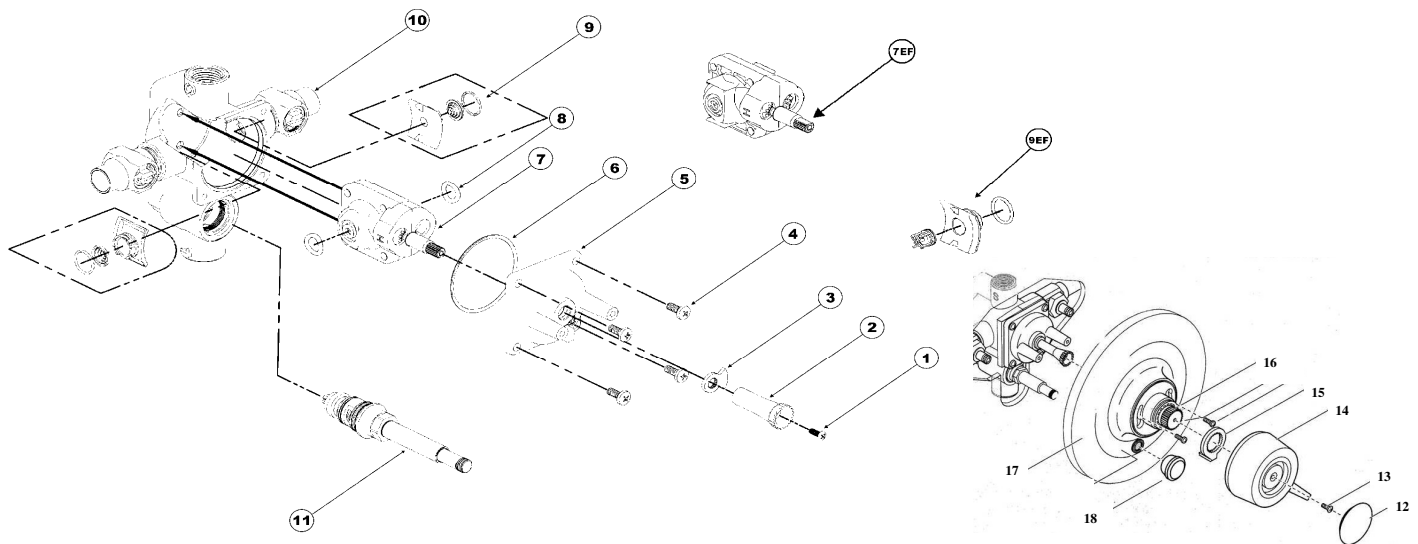

# Cartridges and Factory Replacement Parts

Part Number	Location on Diagram	Description	List Price
4103-1285	7	Tempress II Cartridge	71.00
3100-1263	10	Dual Stop Valve	25.75
3103-0004		Accessory Bag	9.75
3103-0373		T-II Stop Washer	6.75
0200-2347	13	Handle Screw	1.52
3103-0443	4	Valve Cover Screw	2.70
3103-0696	3	Stop Ring	2.60
3103-1216	4,5,6	Valve Cover Assembly	82.00
3103-1225	6,8	O-Ring Replacement Kit for T-II	24.00
3103-1231		Stem Seal Kit	15.00
3103-1232	1,2	T-II Driver Replacement Kit	23.00
3103-1234	3,6,8	Stop & O-Ring Replacement Kit	10.25
3104-1001	9	T-II Filter Kit (set of 2)	29.00
3104-2650	11	Diverter Sub-Assembly	31.00
3104-0700	11	Manual Diverter Sub-Assembly	42.00
3503-0250	12,13,14	Handle Assembly—CP Plastic	60.00
3603-1207		1/2" Handle Extension Kit	27.00
3603-1208		3/4" Handle Extension Kit	28.00
3604-2591		C.P. Diverter Trim Kit	58.00
3903-3999	15,16,17	C.P. Escusheon Assembly	205.00
3904-1450	15,16,17, 18	C.P. Diverter Esc. Assembly	170.00